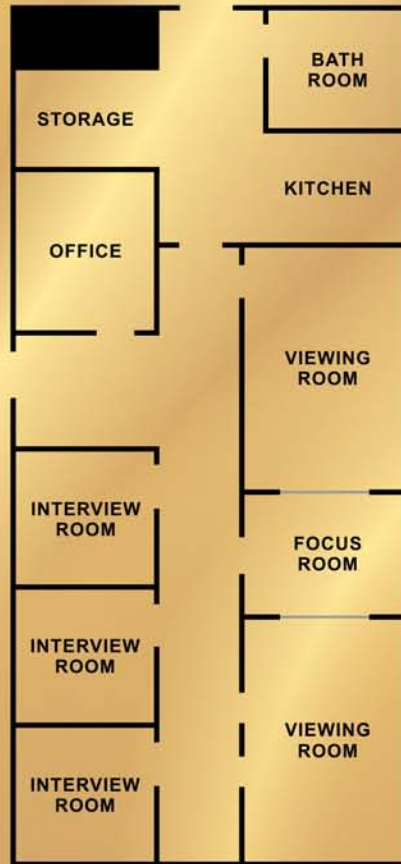

DALLAS

Grapevine Mills Mall
3000 Grapevine Mills Parkway
Suite 259
Grapevine, TX 76051
Tel: 972.539.5162 Fax: 972.539.5323