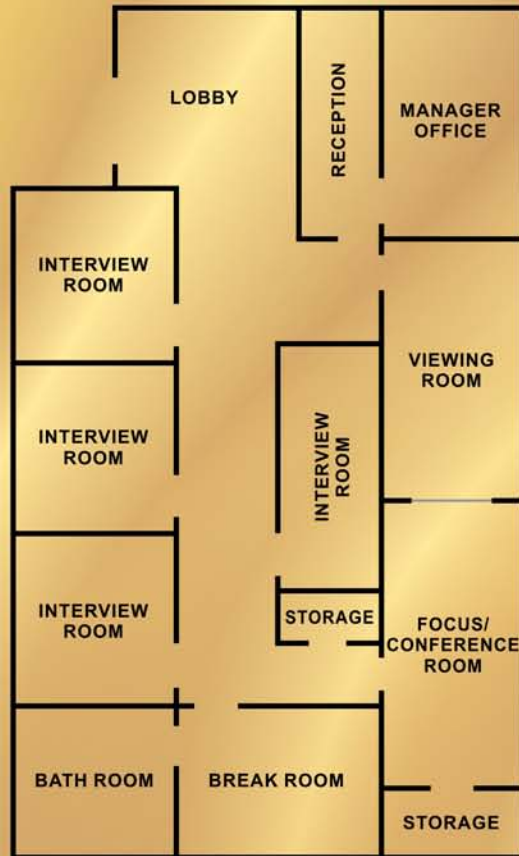

DETROIT

Great Lakes Crossing
4158 Baldwin Road
Suite 428

Auburn Hills, MI 48326

Tel: 248.334.1393 Fax: 248.334.1537