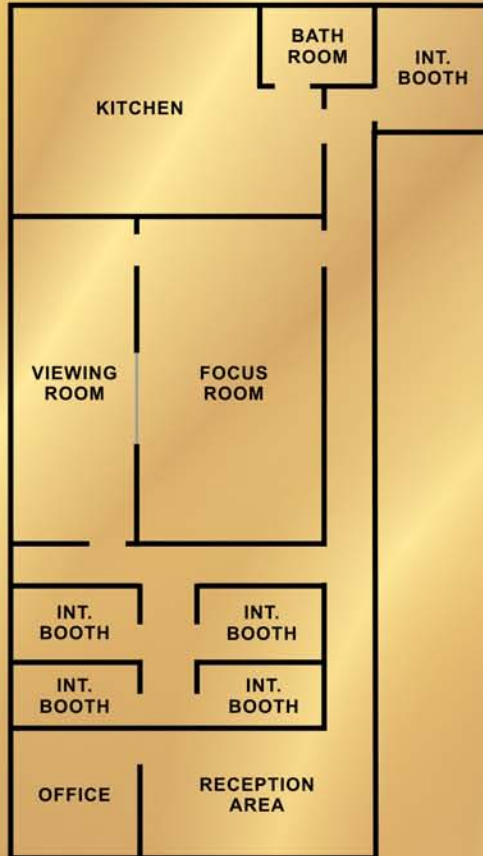

HOUSTON

The Woodlands Mall
1201 Lake Woodlands Drive
Suite 1104
The Woodlands, TX 77380
Tel: 281.363.9112 Fax: 281.363.4778