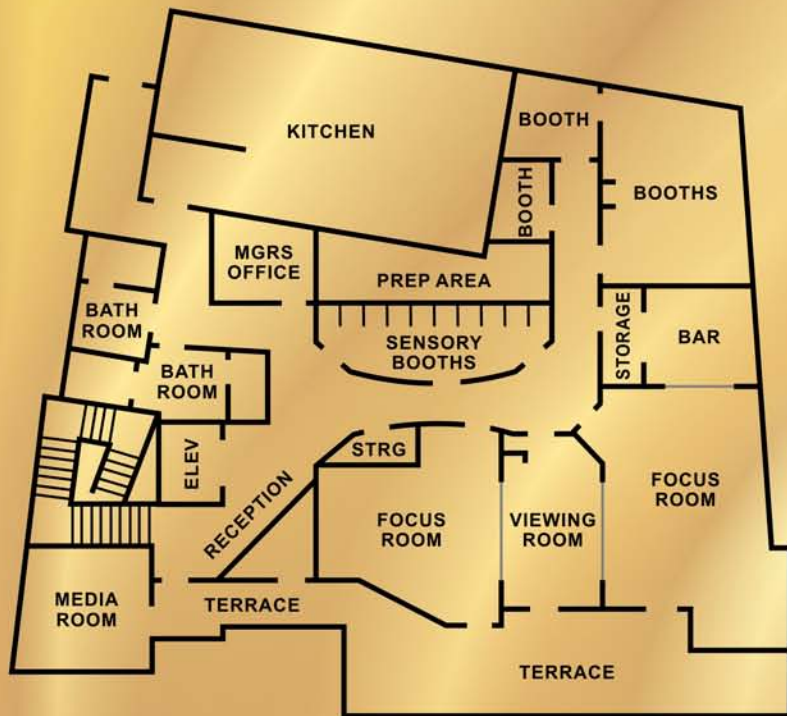

LAS VEGAS

TESTAMERICA

Miracle Mile Shops at Planet Hollywood

3663 Las Vegas Blvd. South

Suite 185

Las Vegas, NV 89109

Tel: 702.369.2421 Fax: 702.369.9507