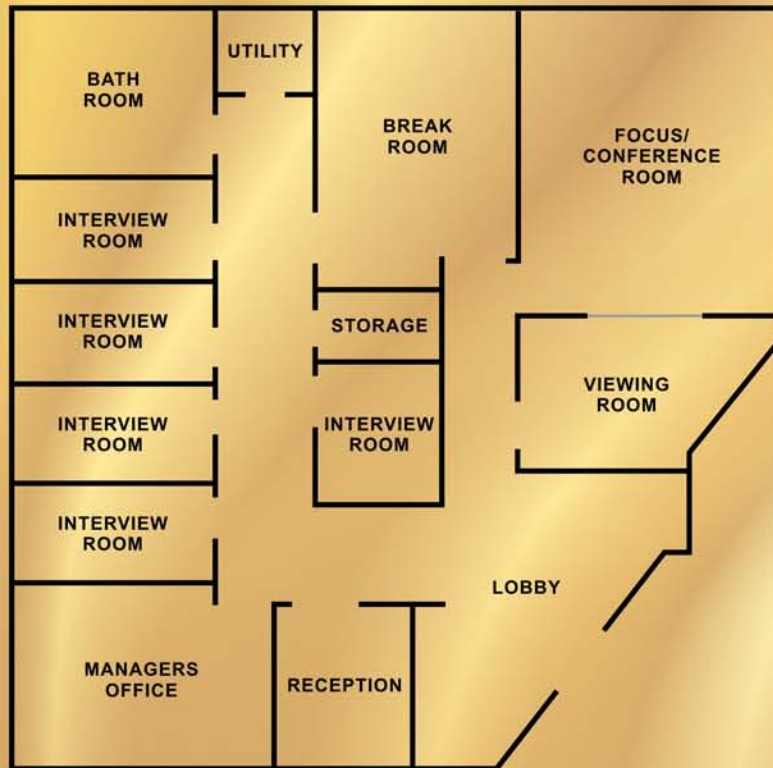

LOS ANGELES

Northridge Fashion Center
9301 Tampa Avenue
Suite 169A
Northridge, CA 91324
Tel: 818.718.1034 Fax: 818.718.1035