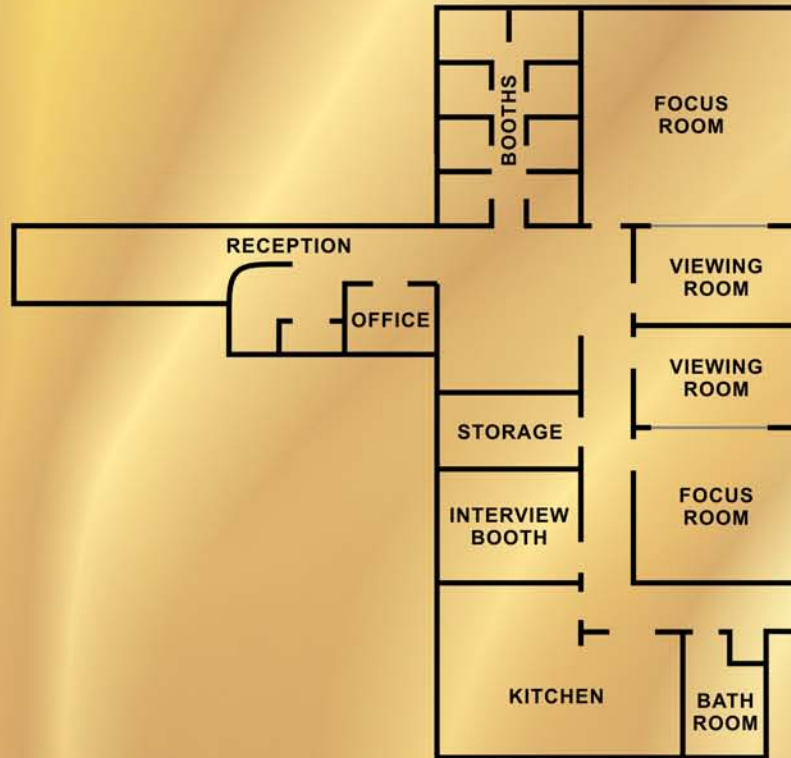

PHILADELPHIA

Franklin Mills Mall
1749 Franklin Mills Circle
Philadelphia, PA 19154
(Blue Section Next to Post Office)
Tel: 215.632.0690 Fax: 215.632.2492