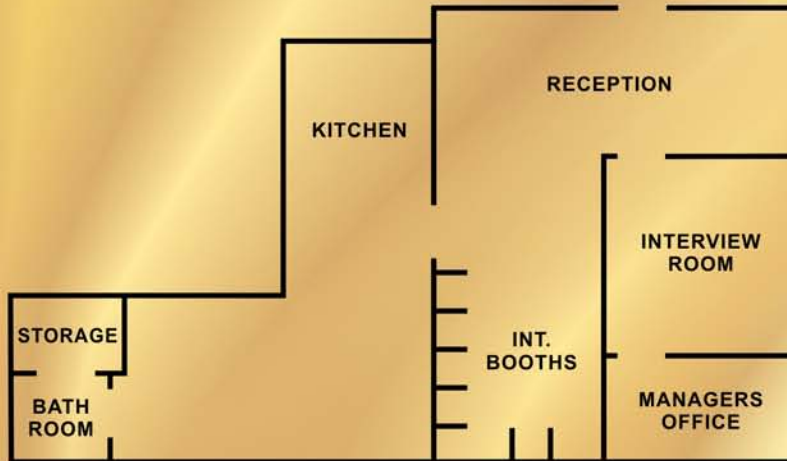

Directions:

From San Antonio International Airport :: Distance: 11 Miles :: Travel Time: 15 Minutes

Take Airport Blvd. towards NE I-410-LOOP. Merge onto I-410 W via the ramp on the left. Take exit 11 toward Ingram Rd. Stay straight to go onto NW I-410-LOOP. End at 6301 NW Loop 410, Ingram Park Mall.